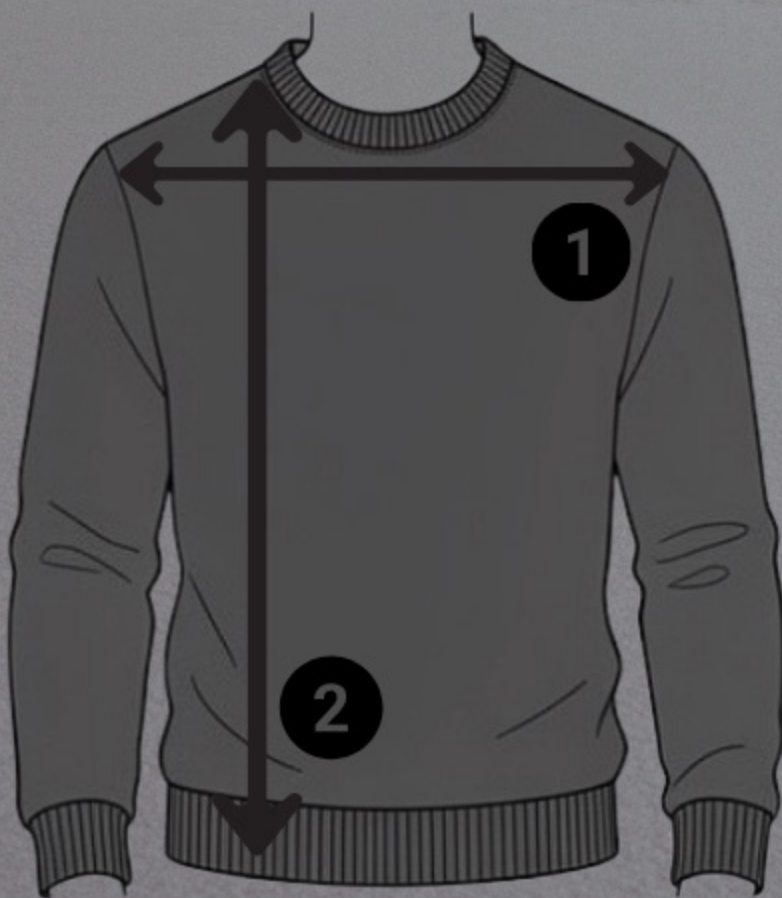

Size Chart

1 - Shoulder width

2 - Length

3 - Chest

Size Chart

Urban Desert Hoodie

SIZE	SHOULDER WIDTH	CHEST	LENGTH
XS	54	110	66
S	56	114	68
M	58	118	70
L	60	122	72
XL	62	126	74
XXL	64	130	76

* All measurements are expressed in centimeters.